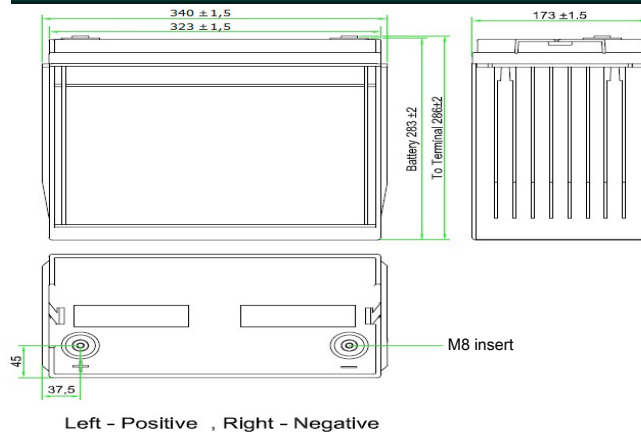

Dimensions

Constant Amps Discharge - Amps at 25°C

V/Cell	5	10	15	20	25	30	35	40	45	50	55	60	90	2h	3h	4h	5h	6h	7h	8h	9h	10h	12h	20h
1,80	357	280	242	207	182	162	145	132	122	114	105	98,6	72,5	57,8	41,2	32,4	26,7	22,9	20,0	17,9	16,1	14,7	12,6	7,94
1,75	380	298	257	220	194	172	155	141	129	121	113	105	77,1	61,4	43,8	34,5	28,4	24,3	21,3	19,0	17,2	15,7	13,4	8,45
1,70	389	305	263	225	198	176	158	144	132	123	115	107	78,8	62,8	44,8	35,2	29,0	24,9	21,8	19,4	17,6	16,0	13,7	8,63
1,65	393	309	266	228	200	178	160	145	134	123	115	109	79,8	63,6	45,4	35,7	/	/	/	/	/	/	/	/
1,60	397	312	269	230	202	180	162	147	135	126	117	110	80,6	64,2	45,8	36,0	/	/	/	/	/	/	/	/

Constant Power Discharge - Watts per cell at 25°C

V/Cell	5	10	15	20	25	30	35	40	45	50	55	60	90	2h	3h	4h	5h	6h	7h	8h	9h	10h	12h	20h
1,80	938	587	463	393	343	310	284	262	242	222	208	194	141	112	81,3	63,9	53,4	45,8	40,1	35,7	32,1	29,5	25,3	16,3
1,75	998	624	493	418	365	330	302	279	257	240	225	206	150	119	86,5	68,0	56,8	48,7	42,7	37,9	34,9	31,4	26,9	17,3
1,70	1020	638	505	427	373	337	309	285	263	244	228	211	153	122	88,4	69,5	58,0	49,8	43,6	38,8	35,4	32,1	27,5	17,7
1,65	1033	646	510	432	378	341	313	289	266	247	231	214	155	123	89,5	70,4	/	/	/	/	/	/	/	/
1,60	1043	652	515	436	381	344	316	292	269	251	235	216	156	125	90,3	71,1	/	/	/	/	/	/	/	/

Revision: 201512-2

Your Wing Dealer :