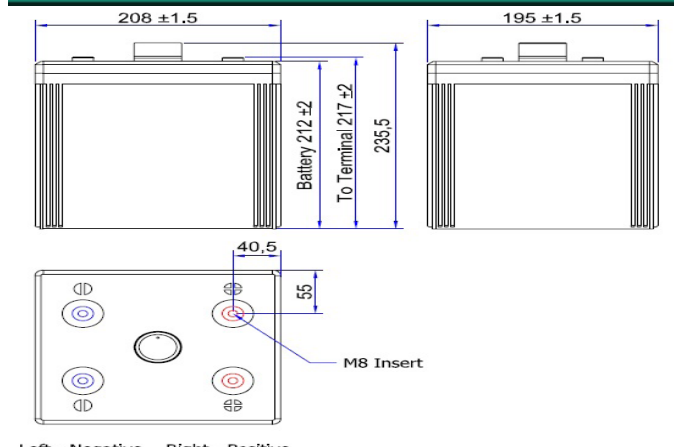

### Electrical specifications

Nominal Voltage	2 V	
Capacity @20-25°C to 1,8V/c	20 hour rate	346,0 Ah
	10 hour rate	307,0 Ah
	8 hour rate	292,8 Ah
	3 hour rate	247,5 Ah
	1 hour rate	207,0 Ah
Self discharge @ 20°C	per month	2,5 - 3 %
Resistance @ 20-25°C	fully charged	approx 0,4 mΩ
Impedance @ 20-25°C	fully charged	3100 S
Short Circuit @ 20°C	2400 A	
Charge Voltage @ 20-25°C	Float (-3mV/°C/c)	2,27 - 2,29 V/Cell
	Cyclic (-5mV/°C/c)	2,35 - 2,40 V/Cell

### Other specifications

Design Floating Life @ 20°C	12 Years	
Dimensions LxWxH (± 1mm)	208x195x217 mm	
Total height	236 mm	
Operating Temperature (storage)	-20 to +50 °C	
Separator	Absorbent Glass Mat	
Grid alloy	Calcium / Tin lead alloy	
Case and cover	ABS	
Electrolyte	Sulphuric Acid	
Terminal / Length	bold M8 / 16mm insert	
Optional terminal types	none	
Torque setting	7-10 Nm	
Weight	18,1 (±5%) kg	

### Dimensions