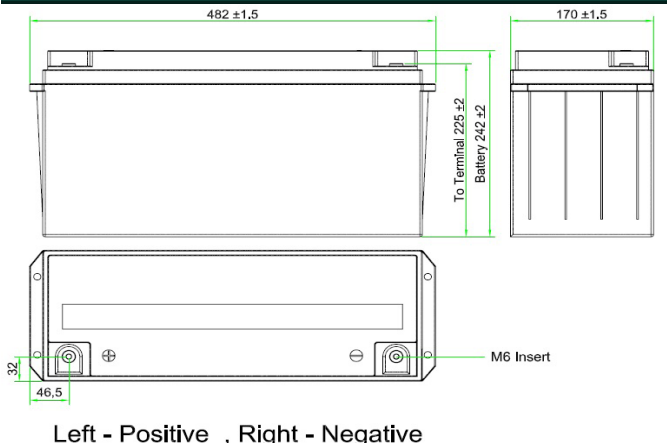

Dimensions

Constant Amps Discharge - Amps at 25°C

V/Cell	5	10	15	20	25	30	35	40	45	50	55	60	90	2h	3h	4h	5h	6h	7h	8h	9h	10h	12h	20h
1,80	375	266	226	201	179	163	148	136	129	118	108	101	73,9	58,2	41,8	33,0	26,9	22,9	19,8	17,5	15,6	14,2	12,0	7,52
1,75	399	283	240	213	191	173	157	144	133	123	114	107	78,6	61,9	44,5	35,1	28,6	24,3	21,1	18,6	16,7	15,1	12,7	8,00
1,70	408	289	245	218	195	177	161	147	136	127	118	110	80,3	63,3	45,5	35,8	29,2	24,9	21,5	19,0	17,0	15,4	13,0	8,18
1,65	413	293	249	221	197	179	163	149	138	126	118	111	81,3	64,1	46,0	36,3	/	/	/	/	/	/	/	/
1,60	417	295	251	223	199	181	164	151	139	129	120	112	82,1	64,7	46,5	36,6	/	/	/	/	/	/	/	/

Constant Power Discharge - Watts per cell at 25°C

V/Cell	5	10	15	20	25	30	35	40	45	50	55	60	90	2h	3h	4h	5h	6h	7h	8h	9h	10h	12h	20h
1,80	923	586	464	395	350	320	292	269	249	235	218	203	151	120	85,1	65,1	53,6	45,4	39,5	34,9	31,4	28,4	23,9	14,9
1,75	982	623	493	420	372	340	310	286	265	247	232	216	161	128	90,6	69,3	57,0	48,3	42,0	37,1	33,4	30,2	25,4	15,8
1,70	1003	637	504	429	380	347	317	292	271	250	237	221	164	131	92,5	70,8	58,2	49,3	42,9	38,0	33,9	30,9	25,9	16,2
1,65	1016	645	511	435	385	352	321	296	274	254	240	224	166	133	93,7	71,7	/	/	/	/	/	/	/	/
1,60	1026	651	516	439	389	355	324	299	277	258	244	226	168	134	94,6	72,4	/	/	/	/	/	/	/	/

Revision: 201512-1

Your Wing Dealer :