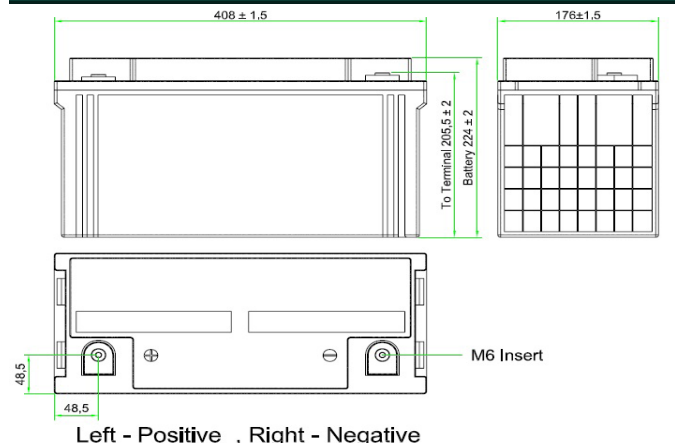

Dimensions

Constant Amps Discharge - Amps at 25°C

V/Cell	5	10	15	20	25	30	35	40	45	50	55	60	90	2h	3h	4h	5h	6h	7h	8h	9h	10h	12h	20h
1,80	350	244	202	170	147	129	116	106	96,7	90,5	83,2	77,1	56,1	44,8	32,9	26,3	21,7	18,7	16,3	14,5	13,1	11,9	10,1	6,35
1,75	372	260	215	181	156	138	124	112	103	95,1	88,4	82,1	59,7	47,7	35,0	28,0	23,1	19,9	17,4	15,4	14,1	12,7	10,8	6,76
1,70	381	265	220	185	159	141	127	115	105	96,5	91,1	83,9	61,0	48,7	35,7	28,6	23,6	20,3	17,8	15,8	14,3	12,9	11,0	6,91
1,65	385	269	223	187	161	142	128	116	106	98,0	91,3	84,9	61,8	49,3	36,2	28,9	/	/	/	/	/	/	/	/
1,60	389	271	225	189	163	144	129	117	107	100	93,2	85,8	62,4	49,8	36,5	29,2	/	/	/	/	/	/	/	/

Constant Power Discharge - Watts per cell at 25°C

V/Cell	5	10	15	20	25	30	35	40	45	50	55	60	90	2h	3h	4h	5h	6h	7h	8h	9h	10h	12h	20h
1,80	924	519	379	306	265	235	214	196	182	169	156	146	108	85,5	62,0	49,0	41,0	34,9	30,5	27,0	24,5	22,2	18,9	12,0
1,75	982	552	403	326	282	250	228	209	193	180	168	156	115	91,0	66,0	52,2	43,6	37,2	32,4	28,8	26,0	23,6	20,1	12,7
1,70	1004	565	412	333	288	256	233	213	198	182	171	159	118	93,0	67,4	53,3	44,6	38,0	33,1	29,4	26,5	24,1	20,5	13,0
1,65	1017	572	417	337	292	259	236	216	200	185	173	161	119	94,2	68,3	54,0	/	/	/	/	/	/	/	/
1,60	1027	577	421	340	295	261	238	218	202	188	176	163	120	95,1	68,9	54,5	/	/	/	/	/	/	/	/

Revision: 201512-1

Your Wing Dealer :